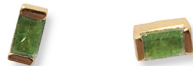

KATNBE1403AQF.G

EARRINGS SQUARE WITH STONE GOLD 1ST
GREEN AVENTURINE