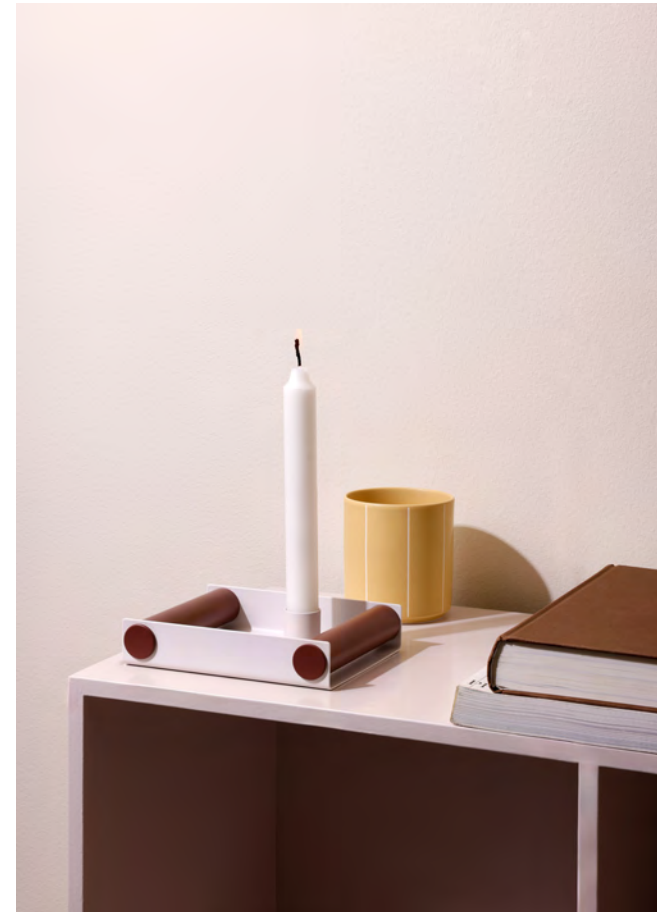

DESIGN LETTERS

RAY CANDLE HOLDER