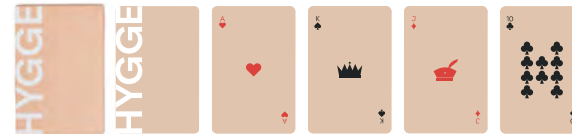

Beige
BEIGE

HYGGE PLAYING CARDS / ITEM NO: 30304000 / COLLI: 12 / Decorative graphic design cards. / Standard playing card size. Material: FSC-certified paper. Amount of cards: 54. / 99 DKK / 139 SEK / 139 NOK / 13 € / 15 $ / 10 £

MECHANICAL PENS / ITEM NO: 70201204 / COLLI: 10 / L: 14 cm. x W: 1 cm x H: 1 cm. / Material: ABS & brass. Schmidt mechanism. / Available in colours: Beige, Lavender & Light Blue. / 169 DKK / 249 SEK / 249 NOK / 23 € / 30 $ / 20 £

STATIONERY